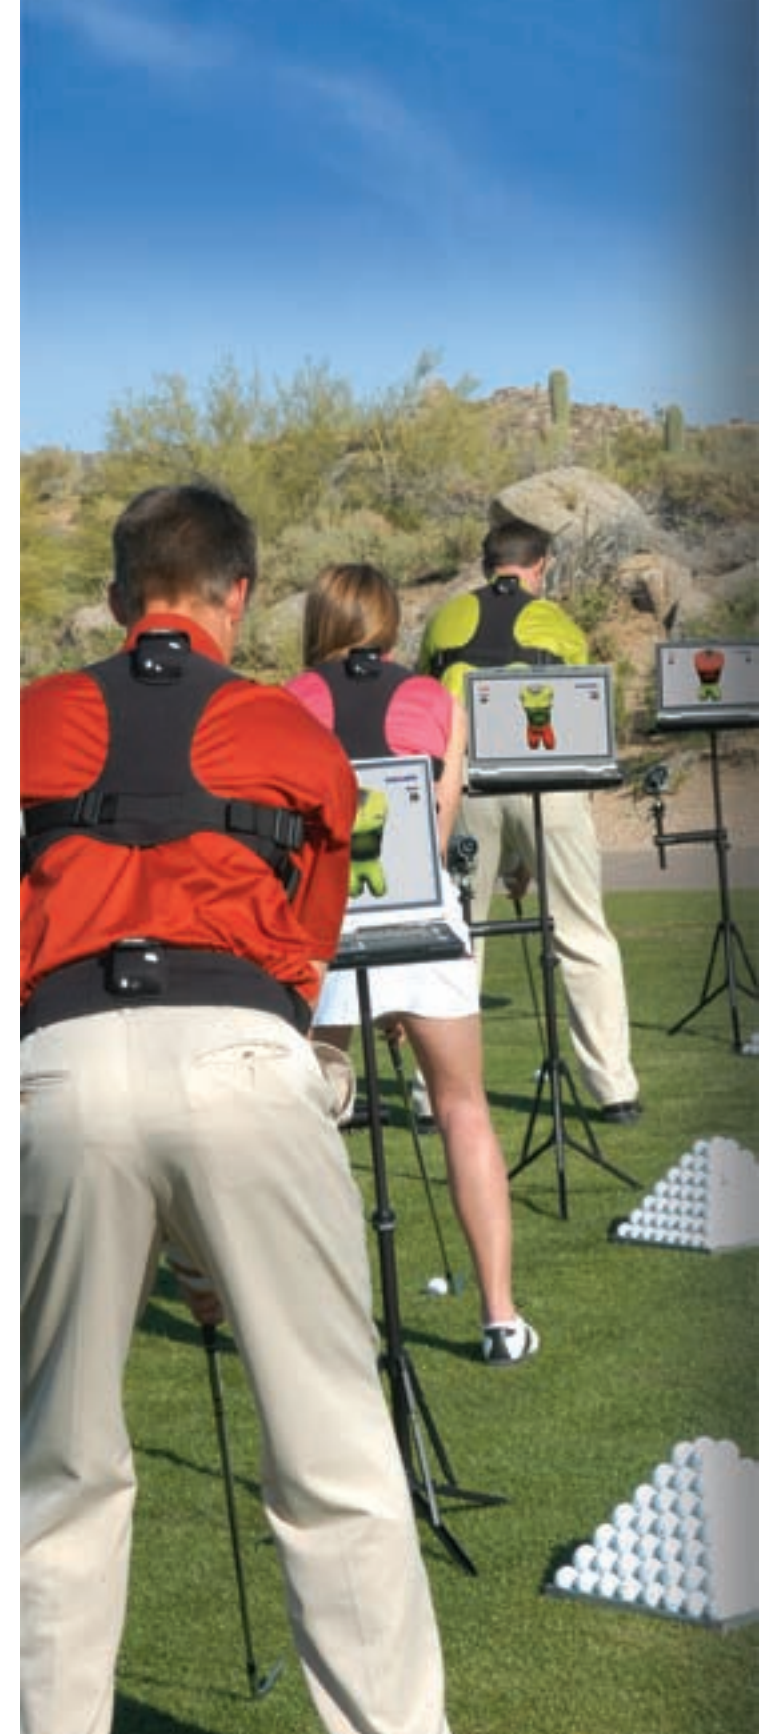

INNOVATIVE WIRELESS

TM

MOTION ANALYSIS

A golfer in a blue shirt and black vest is captured in the middle of a golf swing on a green tee box. The golfer is positioned in the lower center of the frame, with their back to the camera. The golf course is lush green, and the background features a desert landscape with various shrubs and cacti, including a prominent saguaro cactus on the right. In the far distance, a range of blue mountains is visible under a clear blue sky. The overall scene is bright and sunny, suggesting a clear day.

Wireless **K** SENSOR

K-VEST uses 3 wireless sensors located on the golfer's hip, shoulder, and hand. These state-of-the-art sensors precisely measure the golf swing in 3 dimensions. In fact, the sensors are so accurate and durable, the US military deploys them for simulation training and research.

WIRELESS SENSOR

Real-Time Training

Instructors understand the importance of communication when helping students with any type of swing improvement. One of K-VEST's most valuable features is the software's exercise mode. Using visual and auditory cues, the software provides the student with immediate and precise feedback during the lesson. When a student moves within the instructor's desired settings, the 3D animation turns green and they hear an auditory cue. When they are out of position the animation turns red and they lose the auditory cue. It is really that simple.

Quick Guides

Simply program your swing drills into K-VEST and witness perfect training. The following are one-click guides that can be used to precisely train your students during a lesson:

- Alignment
- Grip
- Posture
- Spine Tilt
- Segment Rotation
- K-Factor
- Swing Plane