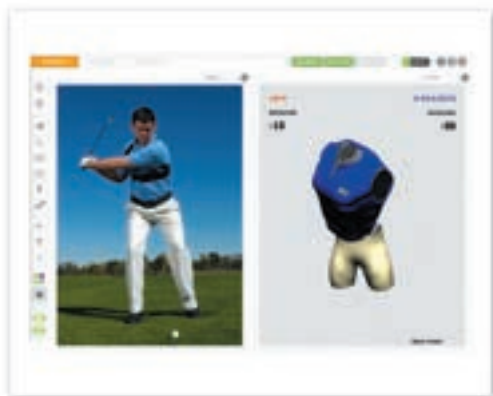

Powered by **KINESYNC**

The powerful engine that runs K-VEST is called KINESYNC. The software allows you to guide your students through a precise instructional experience using the software's 3 simple modes of operation:

1. **1. Capture** - Displays live video and animation and records the golf swing in 2D and 3D
2. **2. Analyze** - Allows users to analyze the student's video and 3-D animation to determine specific swing faults
3. **3. Exercise** - An amazing experience that allows the student to precisely train using real-time visual, auditory, and kinesthetic feedback

MOTION ANALYSIS SOFTWARE